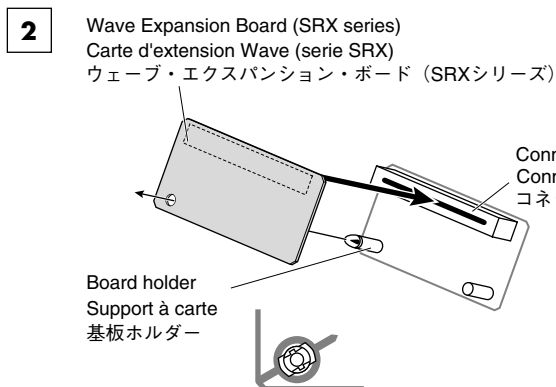

French language for Canadian Safety Standard

* Éteindre l'instrument.

1. Retirer le couvercle situé sur le dessus (ou à l'arrière) de l'instrument.
2. Insérer le connecteur de la carte dans un des creneaux pour la serie SRX tout en enfonçant les supports à carte dans les trous de celle-ci.
  - Ne pas toucher aux circuits imprimés ou aux connecteurs.
  - Ne jamais forcer lors de l'installation de la carte de circuits imprimés. Si la carte s'ajuste mal au premier essai, enlevez la carte et recommencez l'installation.
3. Utiliser l'outil d'installation fourni pour tourner les clips de retenue vers la position de blocage (LOCK) de façon à ce que la carte soit retenue en place.

  (Pour retirer la carte d'expansion Wave, tourner les clips de retenue de la carte vers la position déblocage (UNLOCK) et retirer la carte en la soulevant.)

  - Quand l'installation de la carte de circuits imprimés est terminée, revérifiez si tout est bien installé.
4. Remettre la plaque à sa place et la fixer à l'aide des vis enlevées à l'étape 1.
5. S'assurer que la carte d'expansion Wave est installée correctement.
  - S'il est impossible de sélectionner l'affichage "EXP" (il n'apparaît pas) à l'écran de sélection Waveform (se reporter au guide du propriétaire de l'instrument utilisé), retirer la carte d'expansion Wave et la réinstaller correctement.

Position them as shown before you install the board.
Avant l'installation, orienter les supports à carte tel qu'indiqué sur le schéma.
取り付ける前に図のような向きに合わせます

ウェーブ・エクスパンション・ボードの取り付けかた

※ 使用機器の電源スイッチをオフにしてください。

1. 使用機器の上部、または背面にあるカバーをはずします。
  - ※ 本体を裏返す際は、ボタン、つまみなどを破損しないように、新聞や雑誌などを重ねて本体の四隅や両端に敷いてください。また、その際、ボタン、つまみなどが破損しないような位置に配置してください。
  - ※ 本体を裏返す際は、落下や転倒を引き起こさないよう取扱いにご注意ください。
2. SRX シリーズ用のスロットのコネクターにウェーブ・エクスパンション・ボードのコネクターを差し込み、同時に基板ホルダーをウェーブ・エクスパンション・ボードの穴にはめ込みます。
  - ※ 回路部やコネクター部には手を触れないでください。
  - ※ 基板を無理に押し込まないでください。装着しにくい場合、いったん基板を外してやり直してください。
3. 付属の固定用具で基板ホルダーを LOCK 方向に回し、ウェーブ・エクスパンション・ボードを固定します。(ウェーブ・エクスパンション・ボードを取り外すには、基板ホルダーを UNLOCK 方向に回してから取り外します。)
  - ※ 取り付けを終えたら、正しく取り付けられていることを再度確認してください。
4. 手順 1 で外したネジで、カバーを元通りに取り付けます。
5. ウェーブ・エクスパンション・ボードの取り付けが正しく行われたかを確認します。
  - ※ ウェーブフォームの選択画面（使用機器の取扱説明書参照）で“EXP”が選べない（表示されない）ときは、もう一度ウェーブ・エクスパンション・ボードをつけ直してください。