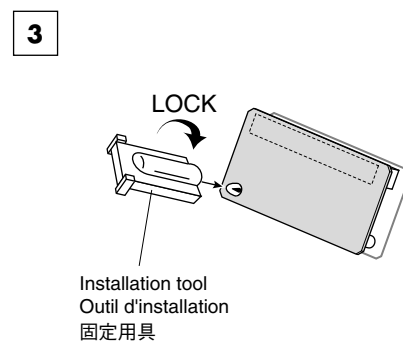

French language for Canadian Safety Standard

* Éteindre l'instrument.

1. Retirer le couvercle situé sur le dessus (ou à l'arrière) de l'instrument.
2. Insérer le connecteur de la carte dans un des creneaux pour la serie SRX tout en enfonçant les supports à carte dans les trous de celle-ci.
  - Ne pas toucher aux circuits imprimés ou aux connecteurs.
  - Ne jamais forcer lors de l'installation de la carte de circuits imprimés. Si la carte s'ajuste mal au premier essai, enlevez la carte et recommencez l'installation.
3. Utiliser l'outil d'installation fourni pour tourner les clips de retenue vers la position de blocage (LOCK) de façon à ce que la carte soit retenue en place.

  (Pour retirer la carte d'expansion Wave, tourner les clips de retenue de la carte vers la position déblocage (UNLOCK) et retirer la carte en la soulevant.)

  - Quand l'installation de la carte de circuits imprimés est terminée, revérifiez si tout est bien installé.
4. Remettre la plaque à sa place et la fixer à l'aide des vis enlevées à l'étape 1.
5. S'assurer que la carte d'expansion Wave est installée correctement.
  - S'il est impossible de sélectionner l'affichage "EXP" (il n'apparaît pas) à l'écran de sélection Waveform (se reporter au guide du propriétaire de l'instrument utilisé), retirer la carte d'expansion Wave et la réinstaller correctement.

Position them as shown before you install the board.
Avant l'installation, orienter les supports à carte tel qu'indiqué sur le schéma.
取り付ける前に図のような向きに合わせます

ウェーブ・エクспанション・ボードの取り付けかた

※ 使用機器の電源スイッチをオフにしてください。

1. 使用機器の上部、または背面にあるカバーをはずします。
  - ※ 本体を裏返す際は、ボタン、つまみなどを破損しないように、新聞や雑誌などを重ねて本体の四隅や両端に敷いてください。また、その際、ボタン、つまみなどが破損しないような位置に配置してください。
  - ※ 本体を裏返す際は、落下や転倒を引き起こさないよう取扱いにご注意ください。
2. SRX シリーズ用のスロットのコネクターにウェーブ・エクспанション・ボードのコネクターを差し込み、同時に基板ホルダーをウェーブ・エクспанション・ボードの穴にはめ込みます。
  - ※ 回路部やコネクター部には手を触れないでください。
  - ※ 基板を無理に押し込まないでください。装着しにくい場合、いったん基板を外してやり直してください。
3. 付属の固定用具で基板ホルダーを LOCK 方向に回し、ウェーブ・エクспанション・ボードを固定します。(ウェーブ・エクспанション・ボードを取り外すには、基板ホルダーを UNLOCK 方向に回してから取り外します。)
  - ※ 取り付けを終えたら、正しく取り付けられていることを再度確認してください。
4. 手順 1 で外したネジで、カバーを元通りに取り付けます。
5. ウェーブ・エクспанション・ボードの取り付けが正しく行われたかを確認します。
  - ※ ウェーブフォームの選択画面（使用機器の取扱説明書参照）で“EXP”が選べない（表示されない）ときは、もう一度ウェーブ・エクспанション・ボードをつけ直してください。