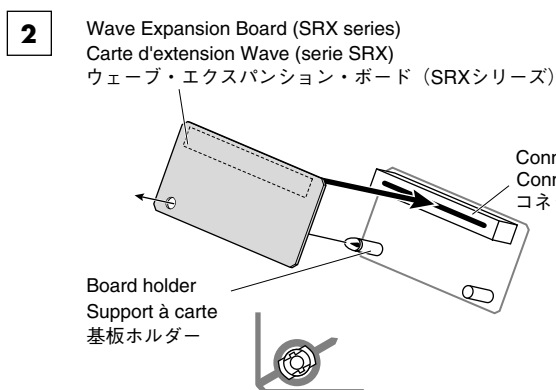

French language for Canadian Safety Standard

* Éteindre l'instrument.

1. Retirer le couvercle situé sur le dessus (ou à l'arrière) de l'instrument.
2. Insérer le connecteur de la carte dans un des creneaux pour la serie SRX tout en enfonçant les supports à carte dans les trous de celle-ci.
  - Ne pas toucher aux circuits imprimés ou aux connecteurs.
  - Ne jamais forcer lors de l'installation de la carte de circuits imprimés. Si la carte s'ajuste mal au premier essai, enlevez la carte et recommencez l'installation.
3. Utiliser l'outil d'installation fourni pour tourner les clips de retenue vers la position de blocage (LOCK) de façon à ce que la carte soit retenue en place.

  (Pour retirer la carte d'expansion Wave, tourner les clips de retenue de la carte vers la position déblocage (UNLOCK) et retirer la carte en la soulevant.)

  - Quand l'installation de la carte de circuits imprimés est terminée, revérifiez si tout est bien installé.
4. Remettre la plaque à sa place et la fixer à l'aide des vis enlevées à l'étape 1.
5. S'assurer que la carte d'expansion Wave est installée correctement.
  - S'il est impossible de sélectionner l'affichage "EXP" (il n'apparaît pas) à l'écran de sélection Waveform (se reporter au guide du propriétaire de l'instrument utilisé), retirer la carte d'expansion Wave et la réinstaller correctement.

Position them as shown before you install the board.
Avant l'installation, orienter les supports à carte tel qu'indiqué sur le schéma.
取り付ける前に図のような向きに合わせます

ウェーブ・エクспанション・ボードの取り付けかた

※ 使用機器の電源スイッチをオフにしてください。

1. 使用機器の上部、または背面にあるカバーをはずします。
  - ※ 本体を裏返す際は、ボタン、つまみなどを破損しないように、新聞や雑誌などを重ねて本体の四隅や両端に敷いてください。また、その際、ボタン、つまみなどが破損しないような位置に配置してください。
  - ※ 本体を裏返す際は、落下や転倒を引き起こさないよう取扱いにご注意ください。
2. SRX シリーズ用のスロットのコネクターにウェーブ・エクспанション・ボードのコネクターを差し込み、同時に基板ホルダーをウェーブ・エクспанション・ボードの穴にはめ込みます。
  - ※ 回路部やコネクター部には手を触れないでください。
  - ※ 基板を無理に押し込まないでください。装着しにくい場合、いったん基板を外してやり直してください。
3. 付属の固定用具で基板ホルダーを LOCK 方向に回し、ウェーブ・エクспанション・ボードを固定します。(ウェーブ・エクспанション・ボードを取り外すには、基板ホルダーを UNLOCK 方向に回してから取り外します。)
  - ※ 取り付けを終えたら、正しく取り付けられていることを再度確認してください。
4. 手順 1 で外したネジで、カバーを元通りに取り付けます。
5. ウェーブ・エクспанション・ボードの取り付けが正しく行われたかを確認します。
  - ※ ウェーブフォームの選択画面（使用機器の取扱説明書参照）で“EXP”が選べない（表示されない）ときは、もう一度ウェーブ・エクспанション・ボードをつけ直してください。