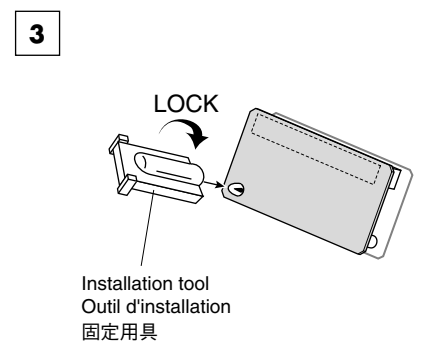

French language for Canadian Safety Standard

* Éteindre l'instrument.

1. Retirer le couvercle situé sur le dessus (ou à l'arrière) de l'instrument.
2. Insérer le connecteur de la carte dans un des creneaux pour la serie SRX tout en enfonçant les supports à carte dans les trous de celle-ci.
  - Ne pas toucher aux circuits imprimés ou aux connecteurs.
  - Ne jamais forcer lors de l'installation de la carte de circuits imprimés. Si la carte s'ajuste mal au premier essai, enlevez la carte et recommencez l'installation.
3. Utiliser l'outil d'installation fourni pour tourner les clips de retenue vers la position de blocage (LOCK) de façon à ce que la carte soit retenue en place.

  (Pour retirer la carte d'expansion Wave, tourner les clips de retenue de la carte vers la position déblocage (UNLOCK) et retirer la carte en la soulevant.)

  - Quand l'installation de la carte de circuits imprimés est terminée, revérifiez si tout est bien installé.
4. Remettre la plaque à sa place et la fixer à l'aide des vis enlevées à l'étape 1.
5. S'assurer que la carte d'expansion Wave est installée correctement.
  - S'il est impossible de sélectionner l'affichage "EXP" (il n'apparaît pas) à l'écran de sélection Waveform (se reporter au guide du propriétaire de l'instrument utilisé), retirer la carte d'expansion Wave et la réinstaller correctement.

Position them as shown before you install the board.
Avant l'installation, orienter les supports à carte tel qu'indiqué sur le schéma.
取り付ける前に図のような向きに合わせます

ウェーブ・エクспанション・ボードの取り付けかた

※ 使用機器の電源スイッチをオフにしてください。

1. 使用機器の上部、または背面にあるカバーをはずします。
  - ※ 本体を裏返す際は、ボタン、つまみなどを破損しないように、新聞や雑誌などを重ねて本体の四隅や両端に敷いてください。また、その際、ボタン、つまみなどが破損しないような位置に配置してください。
  - ※ 本体を裏返す際は、落下や転倒を引き起こさないよう取扱いにご注意ください。
2. SRX シリーズ用のスロットのコネクターにウェーブ・エクспанション・ボードのコネクターを差し込み、同時に基板ホルダーをウェーブ・エクспанション・ボードの穴にはめ込みます。
  - ※ 回路部やコネクター部には手を触れないでください。
  - ※ 基板を無理に押し込まないでください。装着しにくい場合、いったん基板を外してやり直してください。
3. 付属の固定用具で基板ホルダーを LOCK 方向に回し、ウェーブ・エクспанション・ボードを固定します。(ウェーブ・エクспанション・ボードを取り外すには、基板ホルダーを UNLOCK 方向に回してから取り外します。)
  - ※ 取り付けを終えたら、正しく取り付けられていることを再度確認してください。
4. 手順 1 で外したネジで、カバーを元通りに取り付けます。
5. ウェーブ・エクспанション・ボードの取り付けが正しく行われたかを確認します。
  - ※ ウェーブフォームの選択画面（使用機器の取扱説明書参照）で“EXP”が選べない（表示されない）ときは、もう一度ウェーブ・エクспанション・ボードをつけ直してください。