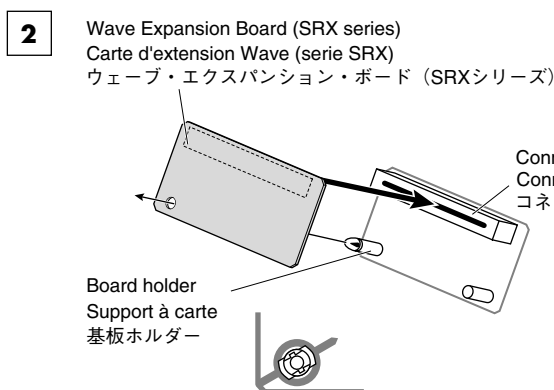

French language for Canadian Safety Standard

* Éteindre l'instrument.

1. Retirer le couvercle situé sur le dessus (ou à l'arrière) de l'instrument.
2. Insérer le connecteur de la carte dans un des creneaux pour la serie SRX tout en enfonçant les supports à carte dans les trous de celle-ci.
  - Ne pas toucher aux circuits imprimés ou aux connecteurs.
  - Ne jamais forcer lors de l'installation de la carte de circuits imprimés. Si la carte s'ajuste mal au premier essai, enlevez la carte et recommencez l'installation.
3. Utiliser l'outil d'installation fourni pour tourner les clips de retenue vers la position de blocage (LOCK) de façon à ce que la carte soit retenue en place.

  (Pour retirer la carte d'expansion Wave, tourner les clips de retenue de la carte vers la position déblocage (UNLOCK) et retirer la carte en la soulevant.)

  - Quand l'installation de la carte de circuits imprimés est terminée, revérifiez si tout est bien installé.
4. Remettre la plaque à sa place et la fixer à l'aide des vis enlevées à l'étape 1.
5. S'assurer que la carte d'expansion Wave est installée correctement.
  - S'il est impossible de sélectionner l'affichage "EXP" (il n'apparaît pas) à l'écran de sélection Waveform (se reporter au guide du propriétaire de l'instrument utilisé), retirer la carte d'expansion Wave et la réinstaller correctement.

Position them as shown before you install the board.
Avant l'installation, orienter les supports à carte tel qu'indiqué sur le schéma.
取り付ける前に図のような向きに合わせます

ウェーブ・エクспанション・ボードの取り付けかた

※ 使用機器の電源スイッチをオフにしてください。

1. 使用機器の上部、または背面にあるカバーをはずします。
  - ※ 本体を裏返す際は、ボタン、つまみなどを破損しないように、新聞や雑誌などを重ねて本体の四隅や両端に敷いてください。また、その際、ボタン、つまみなどが破損しないような位置に配置してください。
  - ※ 本体を裏返す際は、落下や転倒を引き起こさないよう取扱いにご注意ください。
2. SRX シリーズ用のスロットのコネクターにウェーブ・エクспанション・ボードのコネクターを差し込み、同時に基板ホルダーをウェーブ・エクспанション・ボードの穴にはめ込みます。
  - ※ 回路部やコネクター部には手を触れないでください。
  - ※ 基板を無理に押し込まないでください。装着しにくい場合、いったん基板を外してやり直してください。
3. 付属の固定用具で基板ホルダーを LOCK 方向に回し、ウェーブ・エクспанション・ボードを固定します。(ウェーブ・エクспанション・ボードを取り外すには、基板ホルダーを UNLOCK 方向に回してから取り外します。)
  - ※ 取り付けを終えたら、正しく取り付けられていることを再度確認してください。
4. 手順 1 で外したネジで、カバーを元通りに取り付けます。
5. ウェーブ・エクспанション・ボードの取り付けが正しく行われたかを確認します。
  - ※ ウェーブフォームの選択画面（使用機器の取扱説明書参照）で“EXP”が選べない（表示されない）ときは、もう一度ウェーブ・エクспанション・ボードをつけ直してください。