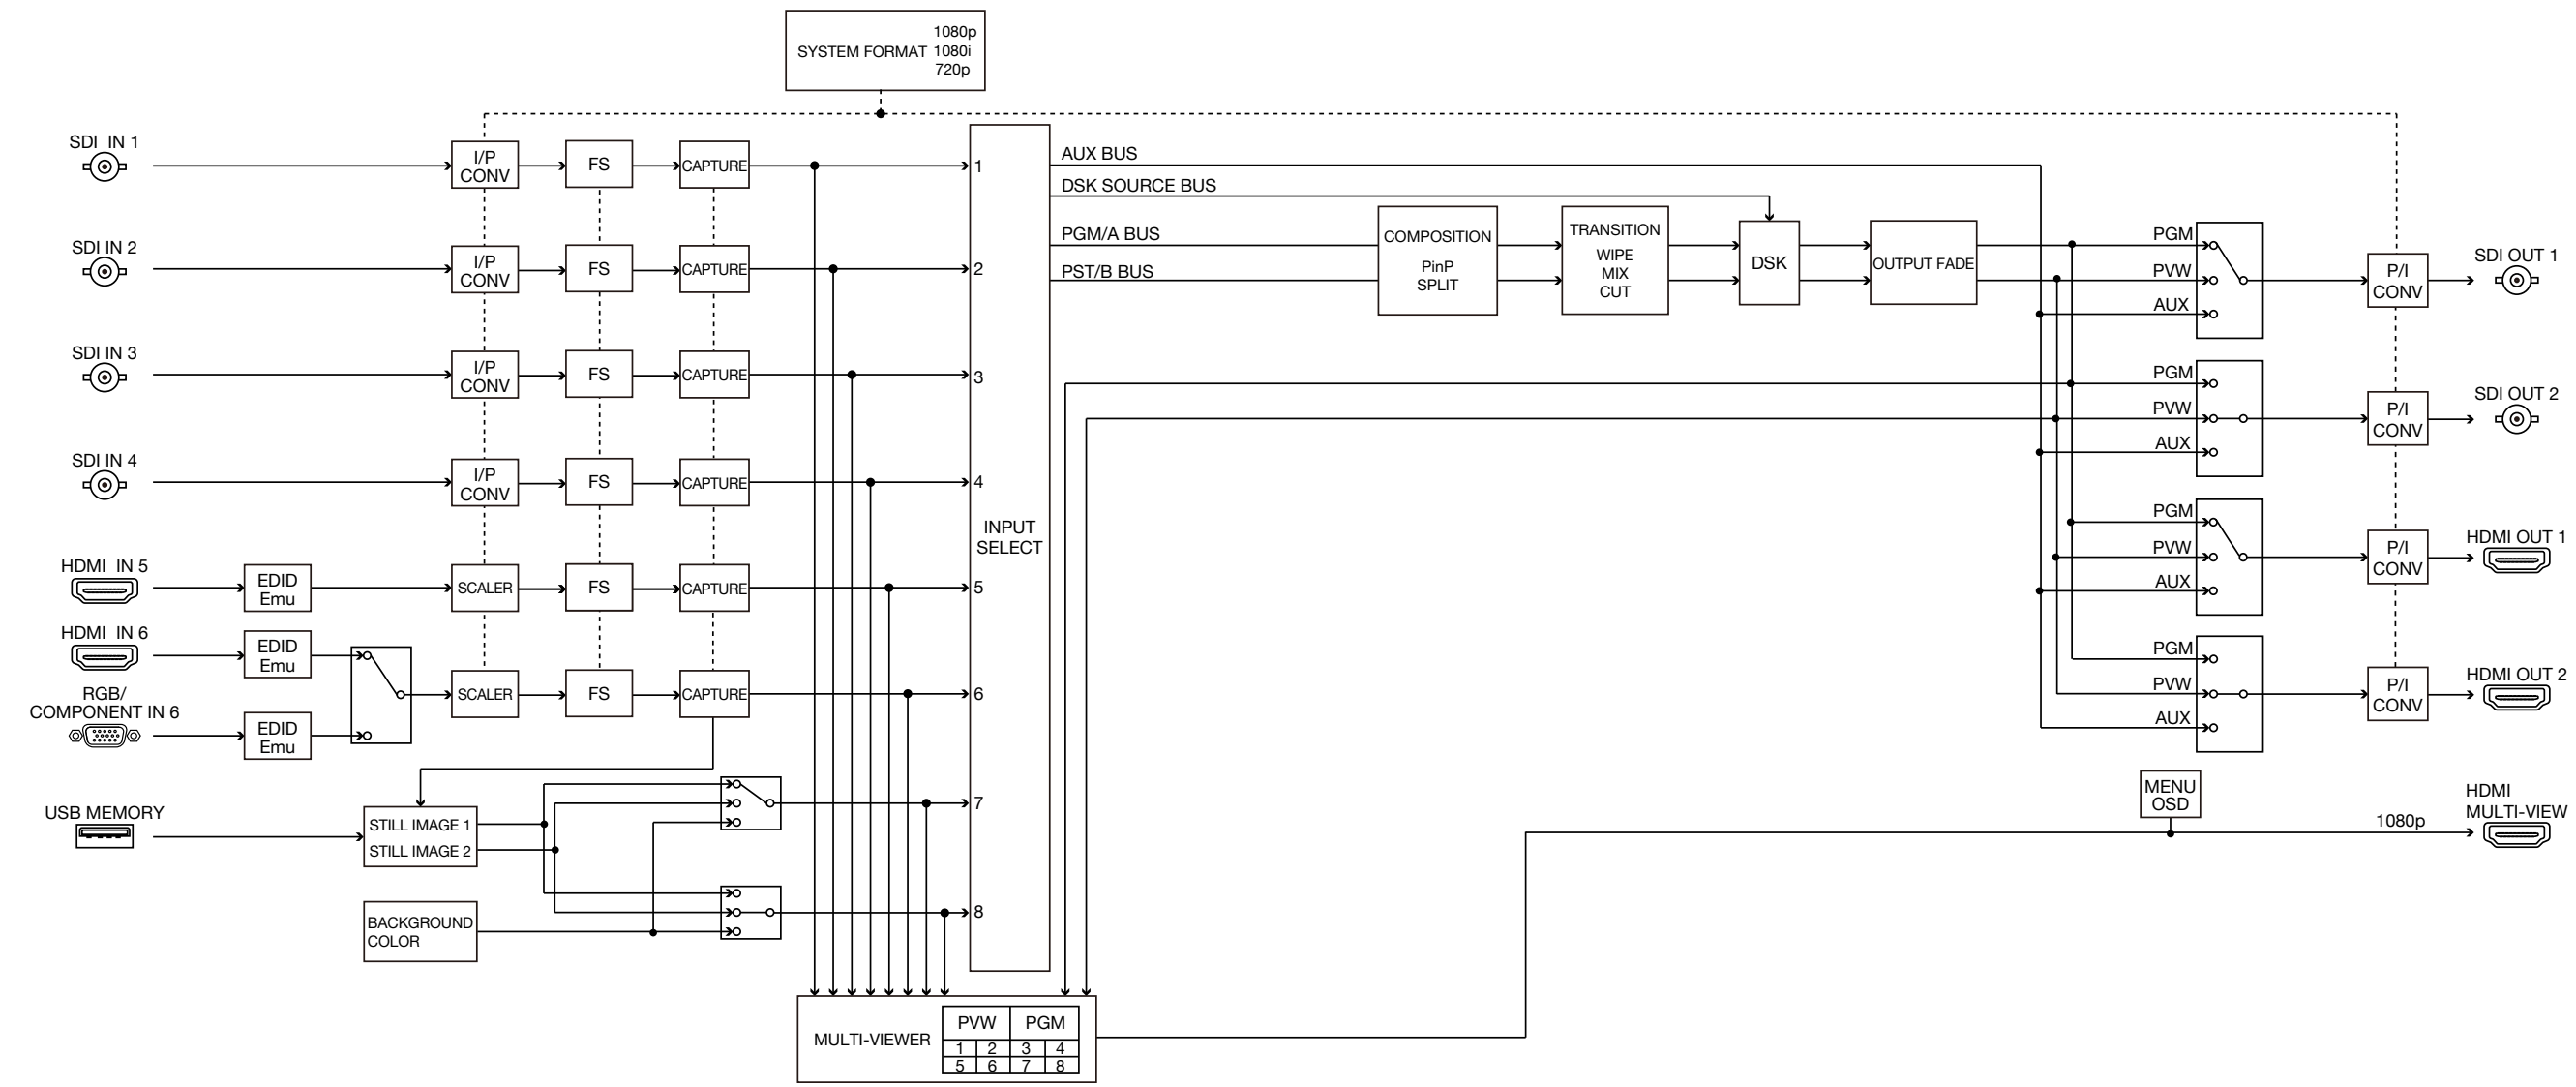

V-60HD Block diagram

VIDEO

AUDIO