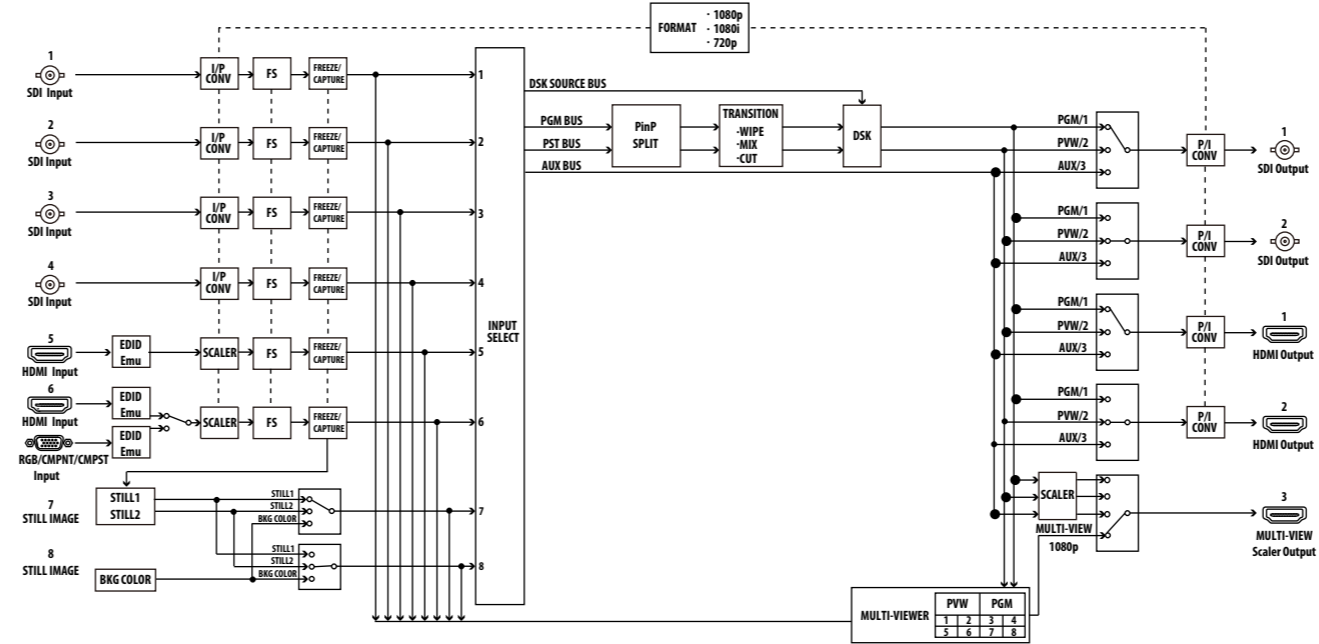

# XS-62S Block diagram

## VIDEO - PGM / PST mode, Dissolve mode